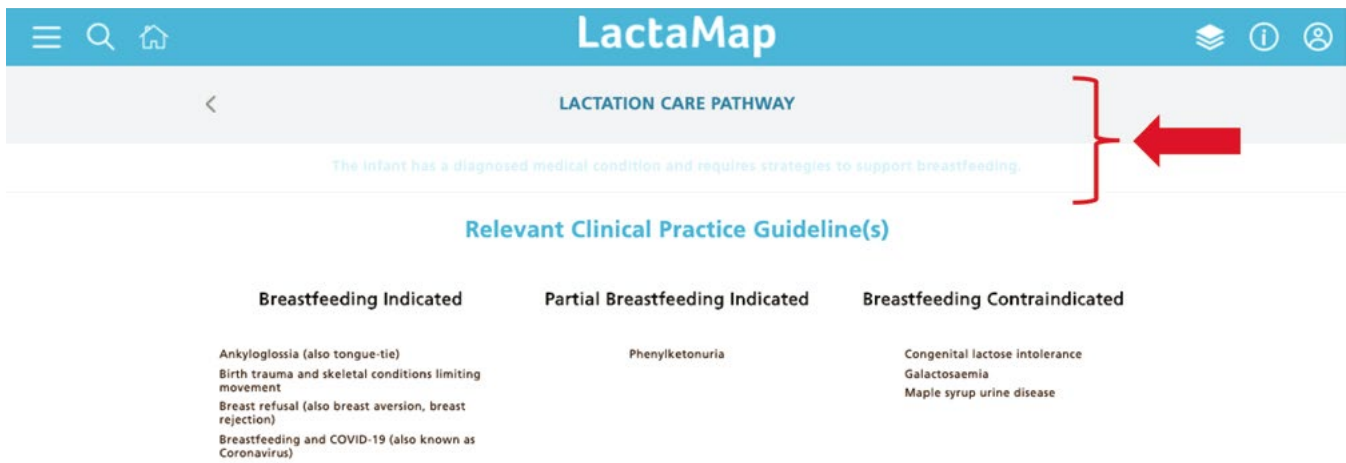

Figure 2. Examples of refinements made to LactaMap website,³² indicating: 1) home icon, 2) last updated date, and 3) icon that has been clicked to close image

Figure 3. Example of refinement made to LactaMap website showing 'breadcrumbs' that indicate user's location in decision tree³²